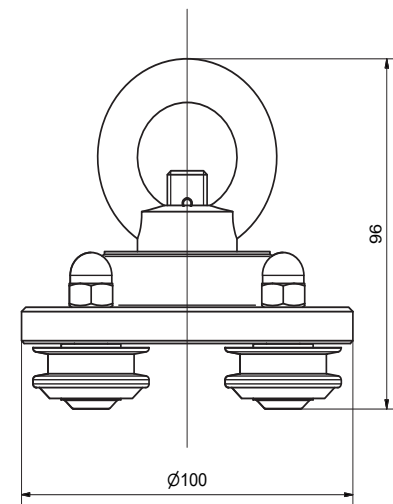

VIA2 trolley for Securail on ceiling

Chariot VIA2 pour Securail au plafond
Carro VIA2 para Securail al techo
VIA2-Laufkatze für Securail Überkopf

Code N° RHF012

Description

Trolley for horizontal Securail on ceiling. This trolley glides easily along the rail.

FALLPROTEC

December 2018

Compliant with EN795:2012 Type D
MADE IN EU

apave

Material

Anodized aluminium and
AISI 304