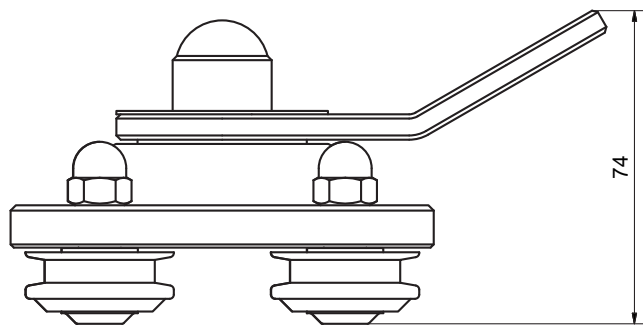

VIA1 trolley for Securail on ground

Chariot VIA1 pour Securail au sol
Carro VIA1 para Securail al suelo
VIA1-Laufkatze für Securail am Boden

Code N° RHF011

Description

Trolley for horizontal Securail on ground. This trolley allows easy gliding along the rail.

FALLPROTEC

February 2019

Compliant with EN795:2012 Type D
MADE IN EU

apave

Material

Anodized aluminium and
AISI 304