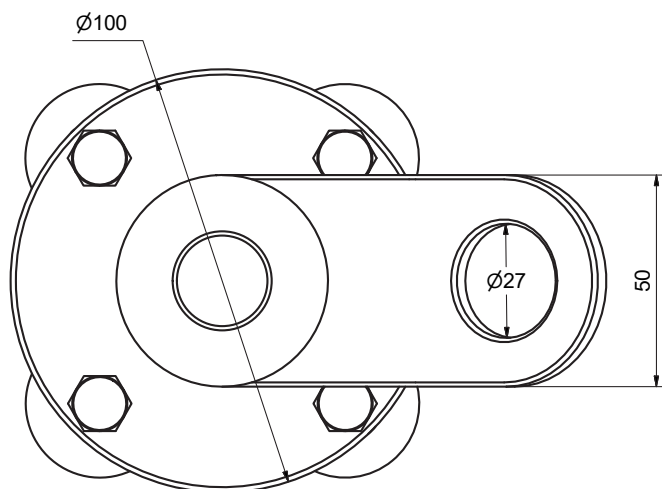

VIA1 trolley for Securail on ground

Chariot VIA1 pour Securail au sol
Carro VIA1 para Securail al suelo
VIA1-Laufkatze für Securail am Boden

Code N° RHF011

Description

Trolley for horizontal Securail on ground. This trolley allows easy gliding along the rail.

FALLPROTEC

February 2019

Compliant with EN795:2012 Type D
MADE IN EU

apave

Material

Anodized aluminium and
AISI 304