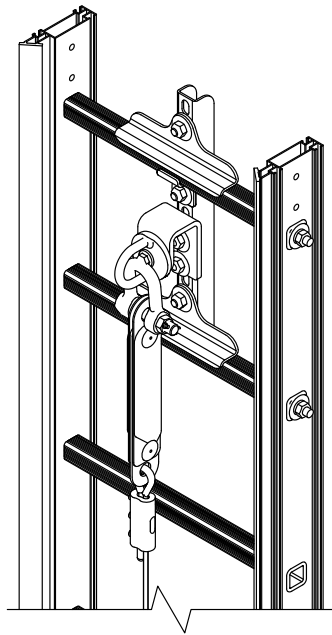

## Description

The Securope Vertical Quickset is a lifeline conceived for windmills, pylones, masts and industrial applications.

Easily used and adapted to all ladder types, this flexible system is set up with stainless steel cables. Its opening glider can be inserted or removed at any point of the system with a twin safety mechanism.

## Advantages

- Two options : absorber integrated in the glider or on top of the lifeline
- Easy mounting
- Swagless system, no special tool needed
- Overpassing anchors
- No deformation of the intermediate anchors
- Cable vibration absorption system

## Material

Stainless steel and Aluminium

Top anchor

Intermediate anchor

Tensioner