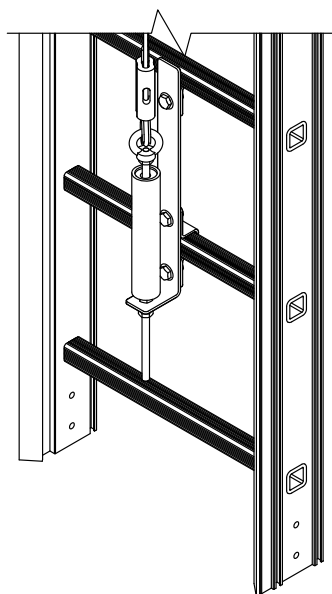

## Description

The Securope Vertical Quickset is a lifeline conceived for windmills, pylones, masts and industrial applications.

Easily used and adapted to all ladder types, this flexible system is set up with stainless steel cables. Its opening glider can be inserted or removed at any point of the system with a twin safety mechanism.

## Material

Stainless steel and Aluminium

Top anchor

Intermediate anchor

Tensioner