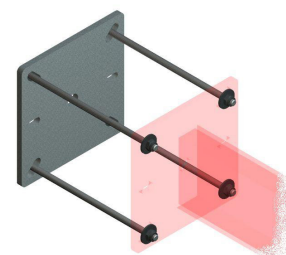

Description

Fallprotec has developed a range of posts to fasten the Securope horizontale lifeline to concrete structures.

Advantages

- Undeformable
- Compatible with standard roofing system that ensure the integrity of the waterproofing membrane

FALLPROTEC

November 2018

Code N° IDF015

Post height 75 cm for end anchor and curves

Code N° IDF014

Post height 75 cm for inter anchor EVO and anchor point LDV029

Code N° MHS032

Counter plate for 500mm post, provided with threaded bars and nuts