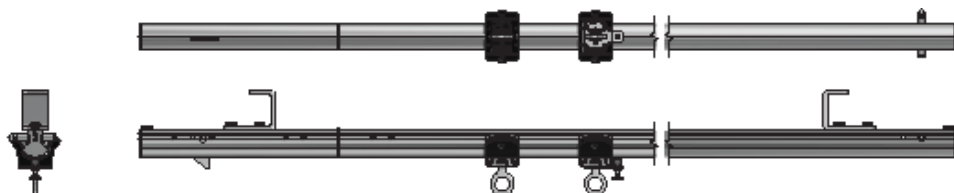

SecuRail Pro on ceiling