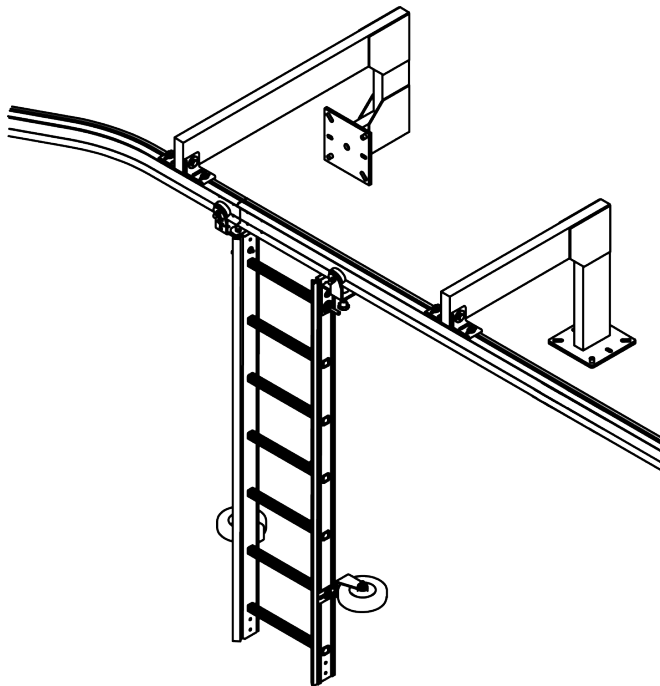

Traversing SafeLadder

Echelle à translation SafeLadder

Escalera móvil SafeLadder

Fahrbare SafeLadder

Code N° SAL001-SAL005 /SAL023

FALLPROTEC

April 2018

Description

For the maintenance of facades, the SafeLadder can be suspended to a SafeAccess rail. Support wheels are provided at the bottom of the ladder.

Advantages

- Intuitive use
- Integrated fall arrest rail
- Rigid and stable ladder
- Manually moved or motorized
- Does not apply any force on the facade
- Possibility of custom-made solutions with Fallprotec's engineering department

Technical specifications

Delivered with installer and user manual

Material: Anodized Aluminium EN AW6060T6

Compliant with EN 353-1:2002
EN181:2015
MADE IN EU

x 1

Traversing SafeLadder