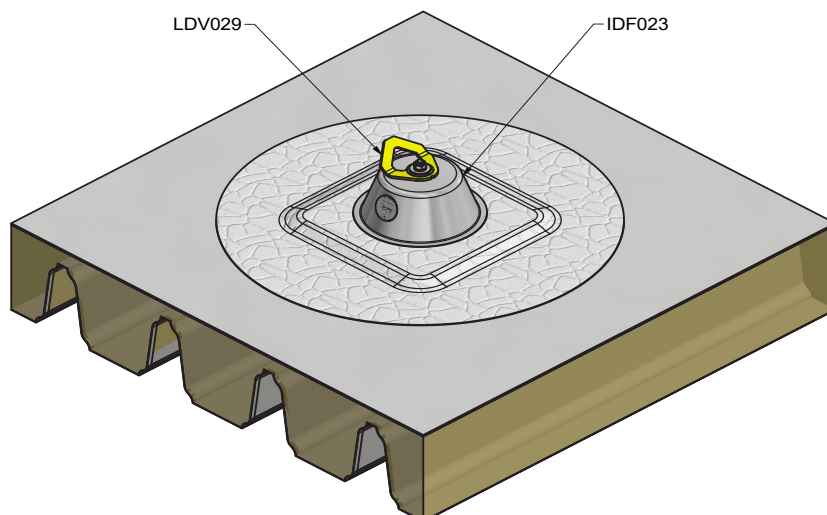

Yellow anchor point on hot deck

Point d'ancrage jaune sur bac chaud
Punto de anclaje amarillo sobre cubierta hot deck
Gelber Anschlagpunkt auf Warmdach

Code N° IDF022 / IDF023 / LDV022 / LDV029

FALLPROTEC

December 2017

Description

Fallprotec has developed Multiposts to be fixed on hot deck. These Multiposts can be fitted with a yellow anchor point LDV029 for height safety.

Advantages

- Fixed with 4 toggle bolts
- High visibility anchor point
- Rotative system
- Suitable for the installation of a temporary lifeline
- Facile à installer et à étancher sur bâtiment existant
- Limits thermal bridges

Technical specifications

Delivered with an installer and user manual.

Material : Stainless steel AISI304, option of PVC or bituminous membrane

Compliant with EN 795:2012 type A
CEN/TS 16415:2013
MADE IN EU

apave

x 2

Code N°

IDF022 / IDF023 /
LDV029