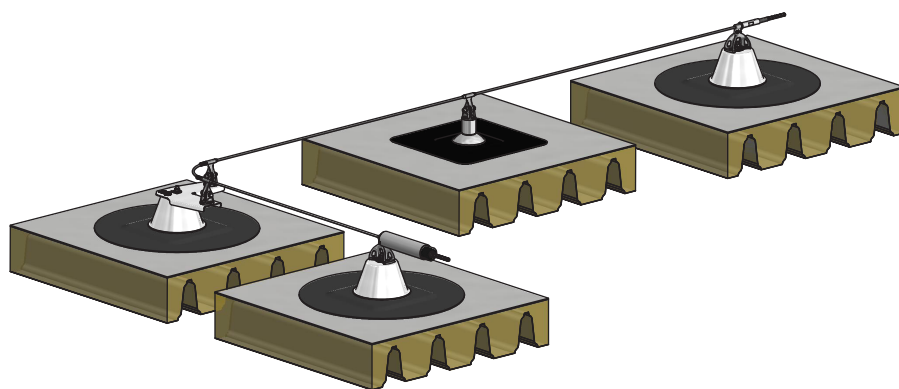

Securope on hot deck

Securope sur bac chaud
Securope sobre cubierta hot deck
Securope auf Warmdach

FALLPROTEC

March 2018

Description

Fallprotec has designed the Multipost and the SpotAnchor for fixing the Securope life line on hot deck roofs. A hot deck roof is a corrugated sheet covered by an insulating material and a membrane. Fixed by a reinforced toggle bolt, the fixation assemblies distribute the forces on a large surface.

Advantages

- For 4 users
- Undeformable
- Energy absorbing
- Easy to retrofit on existing buildings
- Guaranteed waterproofness thanks to a roofing collar

Compliant with EN 795:2012
C EN/TS 16415:2013
MADE IN EU

Technical specifications

Delivered with an installer and user manual.

Material: Stainless steel, collar in bitumen or PVC

Lifeline on hot deck

Detail of the fixation assembly