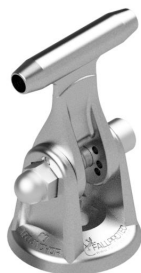

Code N° LDV054 / LDV139

FALLPROTEC

January 2018

Description

When a Securope lifeline is mounted between walls, specific end anchors are used for fastening on the walls.

Advantages

- Undeformable end anchor
- Can be fixed on Fallprotec brackets or directly on steel beam or concrete
- Reduced fall factor in overhead configuration
- Also available for ATEX environments

Technical specifications

Delivered with an installer and user manual

Material: Stainless steel

Compliant with EN 795:2012 Type C
MADE IN EU

x 4

LDV054

End anchor, wall fixing fitted with a crimping ring.

LDV139

End anchor for fixing on wall including energy absorber and turnbuckle

Securope NEO lifeline between two walls or on ceiling

Ligne de vie Securope NEO entre deux murs ou au plafond

Línea de vida Securope NEO entre dos muros o a techo

Securope NEO Absturzsicherung zwischen zwei Wänden oder Überkopf

Code N° LDV054 / LDV139

FALLPROTEC

January 2018

LDV043

The NEO anchor has an orientable cable guide. It can be installed on wall and ceiling.