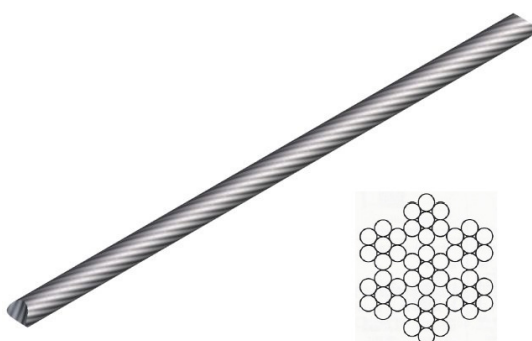

Code N° LDV054 / LDV139

FALLPROTEC

January 2018

Description

When a Securope lifeline is mounted between walls, specific end anchors are used for fastening on the walls.

Advantages

- Undeformable end anchor
- Can be fixed on Fallprotec brackets or directly on steel beam or concrete
- Reduced fall factor in overhead configuration
- Also available for ATEX environments

Technical specifications

Delivered with an installer and user manual

Material: Stainless steel

Compliant with EN 795:2012 Type C
MADE IN EU

x 4

LDV054

End anchor, wall fixing fitted with a crimping ring.

LDV139

End anchor for fixing on wall including energy absorber and turnbuckle

Securope NEO lifeline between two walls or on ceiling

Ligne de vie Securope NEO entre deux murs ou au plafond

Línea de vida Securope NEO entre dos muros o a techo

Securope NEO Absturzsicherung zwischen zwei Wänden oder Überkopf

Code N° LDV054 / LDV139

FALLPROTEC

January 2018

LDV043

The NEO anchor has an orientable cable guide. It can be installed on wall and ceiling.