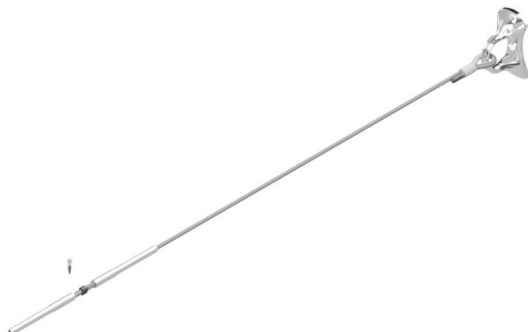

Code N° LDV054 / LDV139

FALLPROTEC

January 2018

Description

When a Securope lifeline is mounted between walls, specific end anchors are used for fastening on the walls.

Advantages

- Undeformable end anchor
- Can be fixed on Fallprotec brackets or directly on steel beam or concrete
- Reduced fall factor in overhead configuration
- Also available for ATEX environments

Technical specifications

Delivered with an installer and user manual

Material: Stainless steel

Compliant with EN 795:2012 Type C
MADE IN EU

x 4

LDV054

End anchor, wall fixing fitted with a crimping ring.

LDV139

End anchor for fixing on wall including energy absorber and turnbuckle

Securope NEO lifeline between two walls or on ceiling

Ligne de vie Securope NEO entre deux murs ou au plafond

Línea de vida Securope NEO entre dos muros o a techo

Securope NEO Absturzsicherung zwischen zwei Wänden oder Überkopf

Code N° LDV054 / LDV139

FALLPROTEC

January 2018

LDV043

The NEO anchor has an orientable cable guide. It can be installed on wall and ceiling.