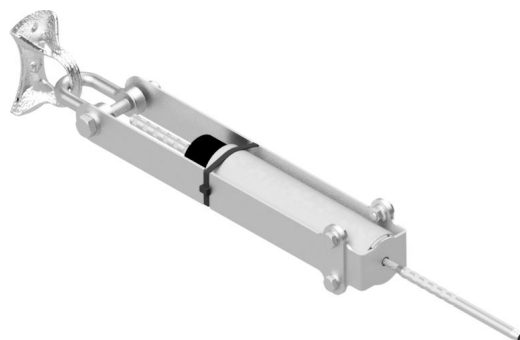

Code N° LDV054 / LDV139

FALLPROTEC

January 2018

Description

When a Securope lifeline is mounted between walls, specific end anchors are used for fastening on the walls.

Advantages

- Undeformable end anchor
- Can be fixed on Fallprotec brackets or directly on steel beam or concrete
- Reduced fall factor in overhead configuration
- Also available for ATEX environments

Technical specifications

Delivered with an installer and user manual

Material: Stainless steel

Compliant with EN 795:2012 Type C
MADE IN EU

x 4

LDV054

End anchor, wall fixing fitted with a crimping ring.

LDV139

End anchor for fixing on wall including energy absorber and turnbuckle

Securope NEO lifeline between two walls or on ceiling

Ligne de vie Securope NEO entre deux murs ou au plafond

Línea de vida Securope NEO entre dos muros o a techo

Securope NEO Absturzsicherung zwischen zwei Wänden oder Überkopf

Code N° LDV054 / LDV139

FALLPROTEC

January 2018

LDV043

The NEO anchor has an orientable cable guide. It can be installed on wall and ceiling.