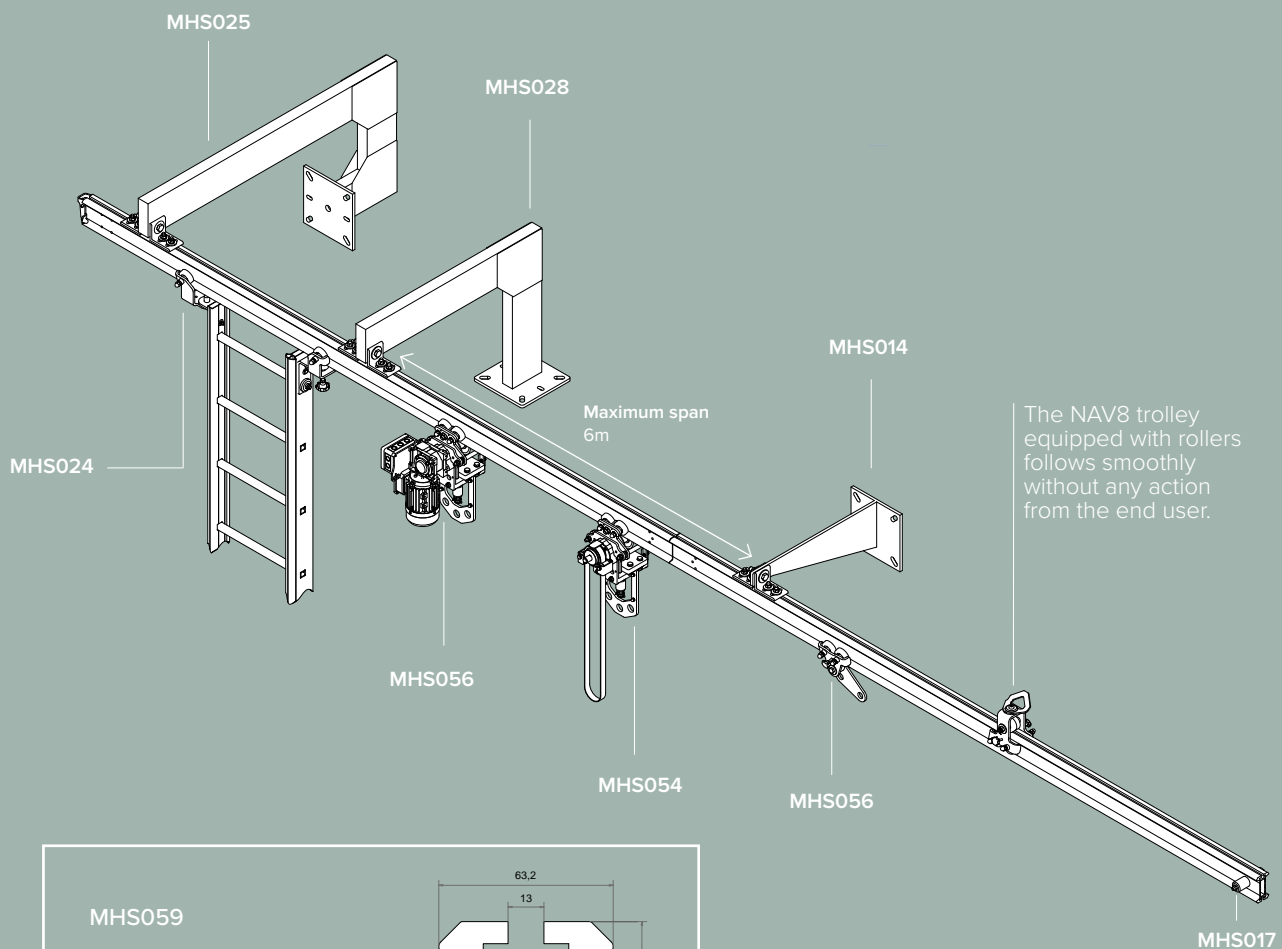

# An ultra-resisting height safety rail

The SafeAccess monorail has been tested and certified according to European standards.

- Most efficient system in terms of operational costs specifications
- Bespoke system, fitting your building. Our engineering department accompanies you for setting up the equipment
- Bendable on demand (minimal radius of 600mm)
- Low weight and maximum inertia
- Compatible with any type of architecture with a height between 5 and 250m
- Compatible with rope access technicians, RopeClimber, cradles and travelling ladders

# SafeAccess rail for suspension works

A monorail system is a Building Maintenance Unit made of:

- a bracket connecting the rail to the building
- an aluminium rail
- high strength suspension trolleys
- suspended platform

By mastering all the aspects of the project, the engineering department ensures that the suspended platform reaches the entire facade safely.

EN1808:2015

X 2 for rope access between supports

Click here to follow the product YouTube playlist