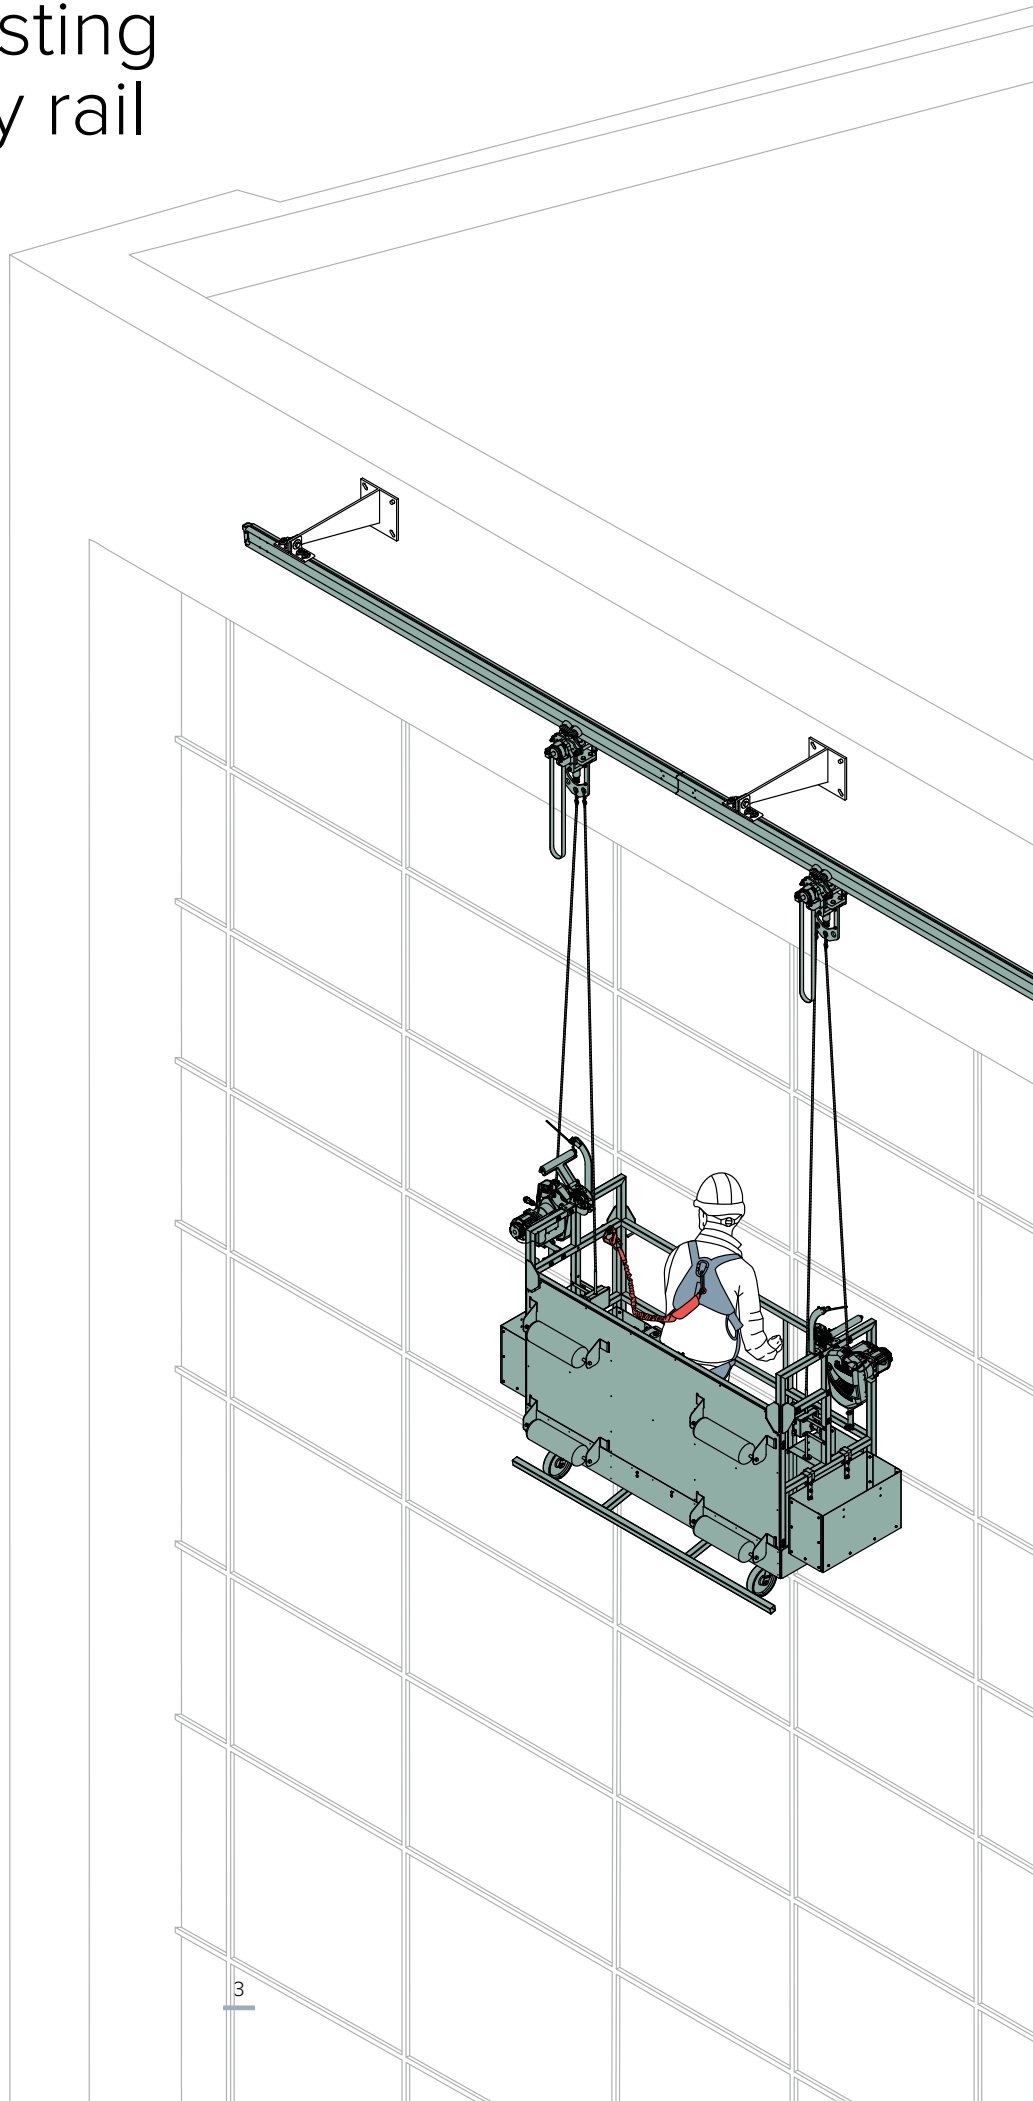

# MONORAIL FOR HEIGHT SAFETY AND SUSPENDED WORKS

EN1808:2015

ASME/ANSI-A120.1-2014 & IWCA I-14.1

The SafeAccess rail is used in height access systems for façade cleaning and maintenance. It can be installed during the construction or on existing buildings, on façades, ceilings, canopies and rooftops.

# An ultra-resisting height safety rail

The SafeAccess monorail has been tested and certified according to European standards.

- Most efficient system in terms of operational costs specifications
- Bespoke system, fitting your building. Our engineering department accompanies you for setting up the equipment
- Bendable on demand (minimal radius of 600mm)
- Low weight and maximum inertia
- Compatible with any type of architecture with a height between 5 and 250m
- Compatible with rope access technicians, RopeClimber, cradles and travelling ladders

# SafeAccess rail for suspension works

A monorail system is a Building Maintenance Unit made of:

- a bracket connecting the rail to the building
- an aluminium rail
- high strength suspension trolleys
- suspended platform

By mastering all the aspects of the project, the engineering department ensures that the suspended platform reaches the entire facade safely.

EN1808:2015

X 2 for rope access between supports

Click here to follow the product YouTube playlist