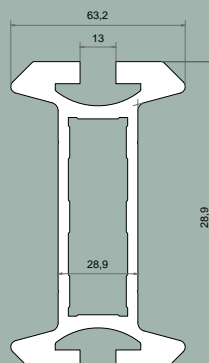

SafeAccess rail for suspension works

A monorail system is a Building Maintenance Unit made of:

- a bracket connecting the rail to the building
- an aluminium rail
- high strength suspension trolleys
- suspended platform

By mastering all the aspects of the project, the engineering department ensures that the suspended platform reaches the entire facade safely.

EN1808:2015

X 2 for rope access between supports

Click here to follow the product YouTube playlist

MHS059

- SafeAccess profile weights 5kg / meter.
- Delivered in lengths of 3000 or 6000mm
- Powder-coated in grey RAL7040 resisting seaside or anodized