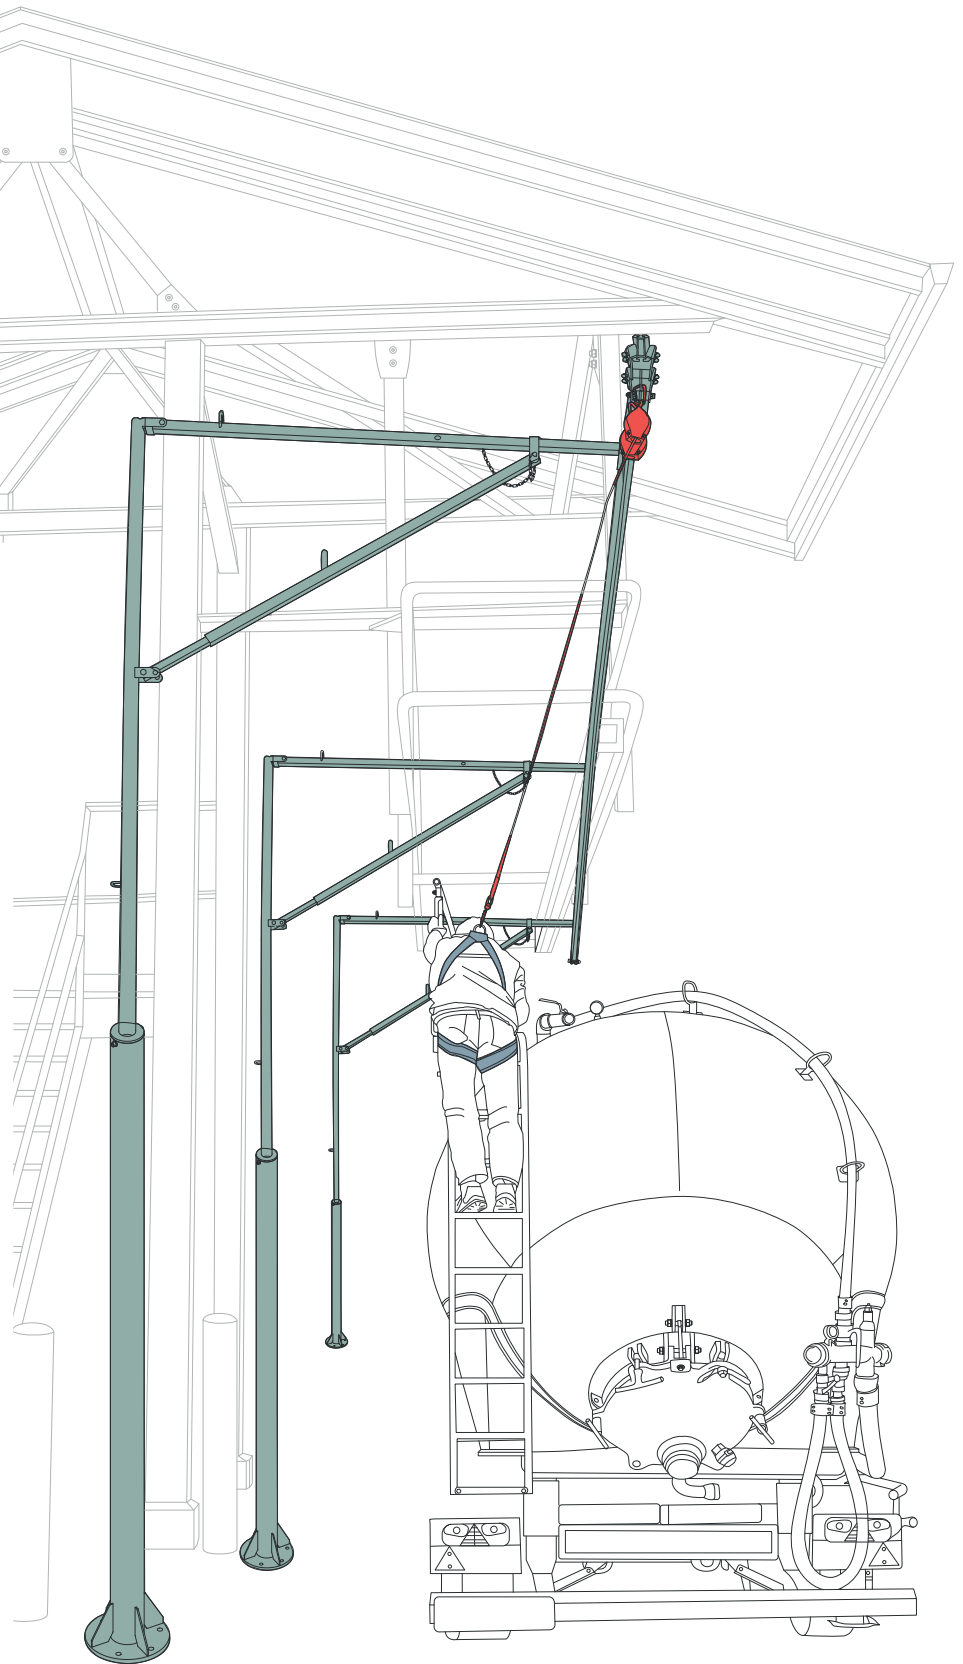

The SafeAccess is an undeformable fall arrest rail for industrial applications. Installed in overhead configuration, it is the most suitable system when the fall clearance is low.

ATEX certified for potentially explosive atmospheres, this rail is also ideal for petrochemical industries and highly corrosive environments.

- Undeformable in case of a fall
- ATEX certified for explosive atmospheres
- Number users (EN) = Up to 4 users
- Number of users (ANSI & CSA) = 2 users
- Low maintenance
- Follows the end user instantly
- Bendable on demand (min. radius = 600mm (23,6")
- Fixed to steel structure or concrete

Applications:

Industrial

Loading bays

SafeAccess rail for fallarrest

The SafeAccess can be used for fall arrest in many combinations: ground, wall, ceiling or jibs above a loading bay.

The robust design suits intensive applications, the rail remains usable years after being installed. In case of a fall, it is one of the very few systems where there will be no need to replace any part. Combined with a safety block enables the safest possible fall arrest.

The rail is generally mounted to the ceiling with either:

- Plate MHS038 for concrete
- Universal fixing plates for clamping on beams between 50 (1,96") and 300mm (11,81") width.
- Adjustable hanger brackets.
- Rigid welded steel hanger brackets