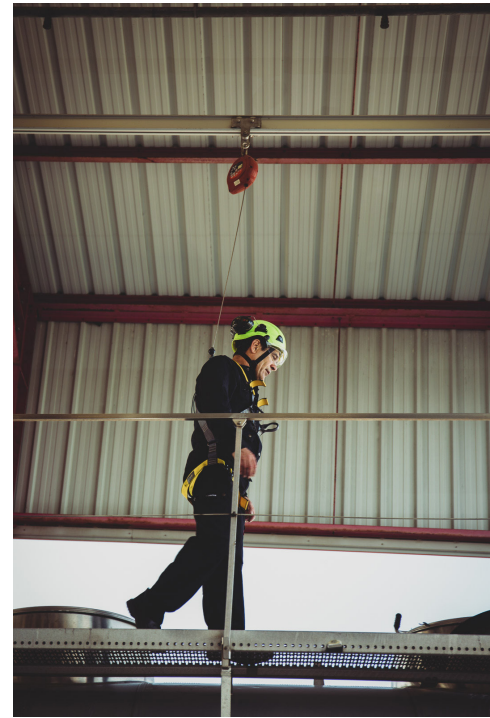

📍 Truck loading station
France