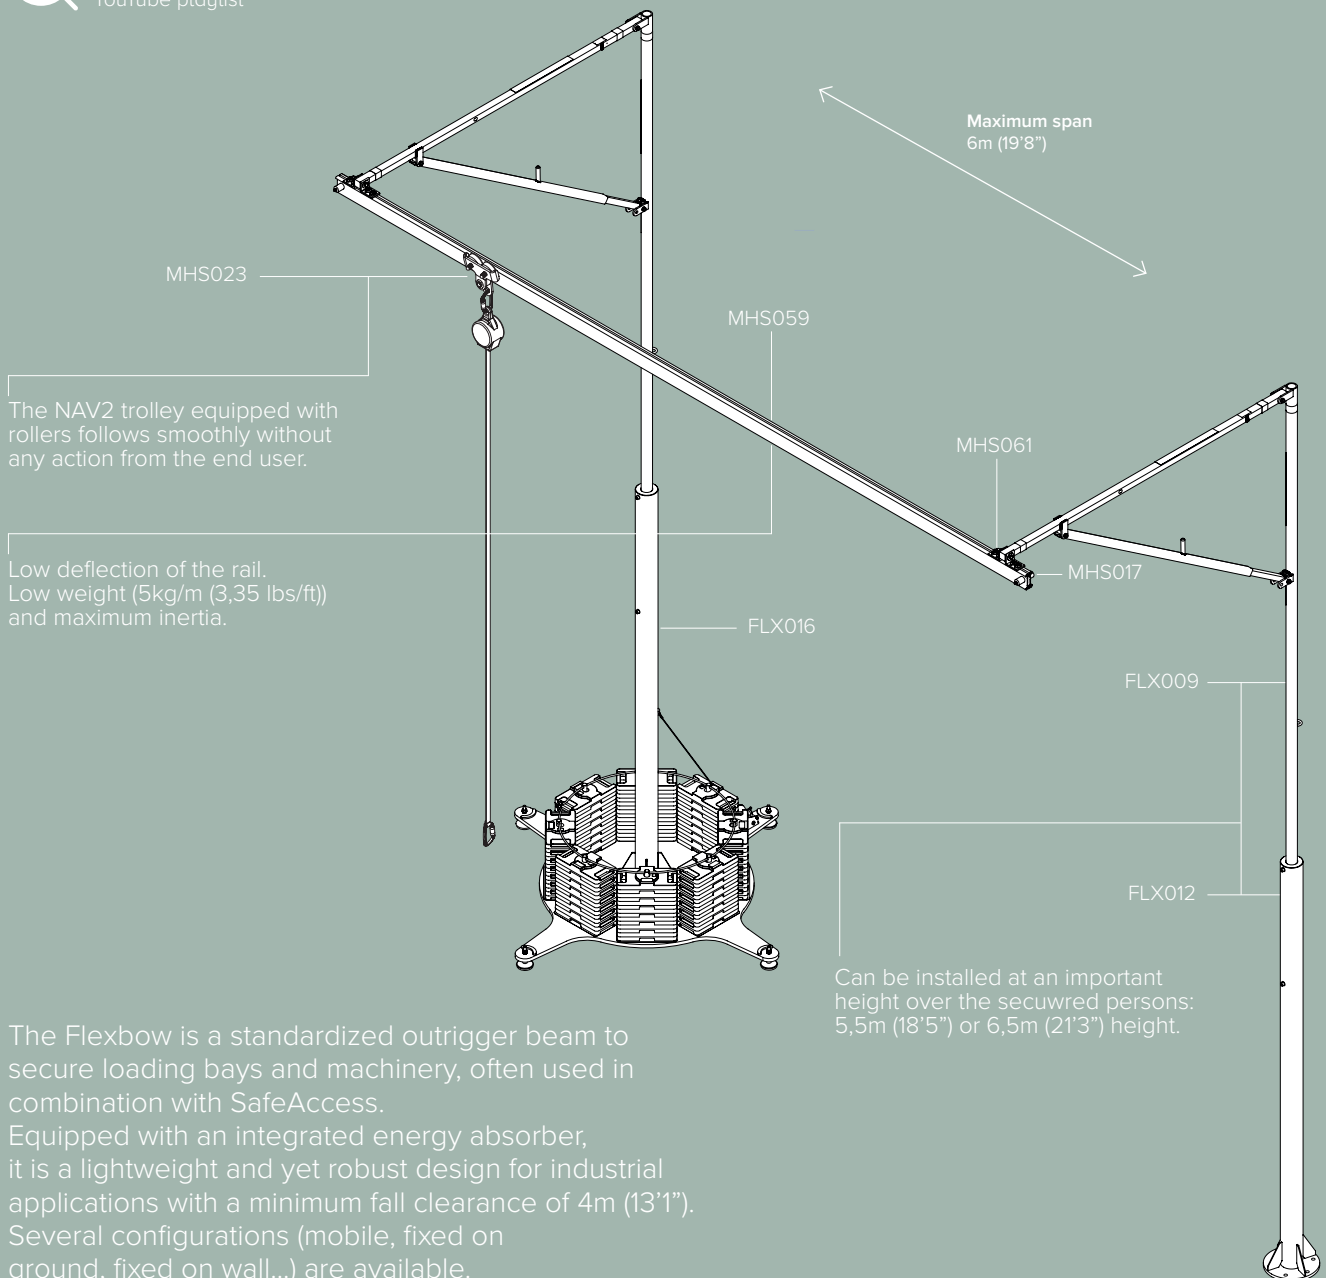

Click here to follow the product YouTube playlist