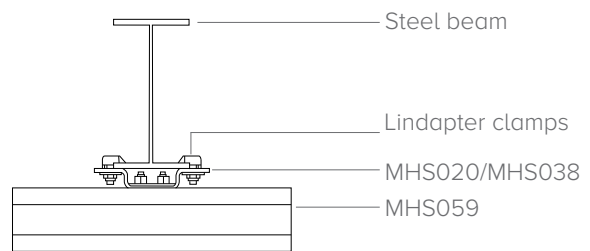

The rail is generally mounted to the ceiling with either:

- Plate MHS038 for concrete
- Universal fixing plates for clamping on beams between 50 (1,96") and 300mm (11,81") width.
- Adjustable hanger brackets.
- Rigid welded steel hanger brackets

Ceiling bracket

It comes with MHS062 bolts

MHS038

Fixing bracket by clamping

The adjustable brackets enable to:

- Adapt to the size of the beam (50 – 300mm) (1.96" – 11.81")
- Compensate the slope of the roof
- Tube length can be cut on site to adapt to final measurements.
- Quick delivery with standard components