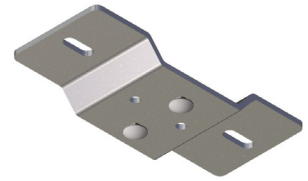

Applications:

Industrial

Loading bays

SafeAccess rail for fallarrest

The SafeAccess can be used for fall arrest in many combinations: ground, wall, ceiling or jibs above a loading bay.

The robust design suits intensive applications, the rail remains usable years after being installed. In case of a fall, it is one of the very few systems where there will be no need to replace any part. Combined with a safety block enables the safest possible fall arrest.

EN795:2012 Type D | CEN/TS 16415:2013
ANSI/ASSP Z359.6 : 2009
OSHA 1910 Subpart D
CSA Z259.16

Click here to follow the product YouTube playlist

Fixing brackets

Fixing the rigid rail on existing industrial sites is facilitated thanks to the standardized fixing brackets of Fallprotec.

The rail is generally mounted to the ceiling with either:

- Plate MHS038 for concrete
- Universal fixing plates for clamping on beams between 50 (1,96") and 300mm (11,81") width.
- Adjustable hanger brackets.
- Rigid welded steel hanger brackets

Ceiling bracket

It comes with MHS062 bolts

MHS038

Fixing bracket by clamping

The adjustable brackets enable to:

- Adapt to the size of the beam (50 – 300mm) (1.96" – 11.81")
- Compensate the slope of the roof
- Tube length can be cut on site to adapt to final measurements.
- Quick delivery with standard components