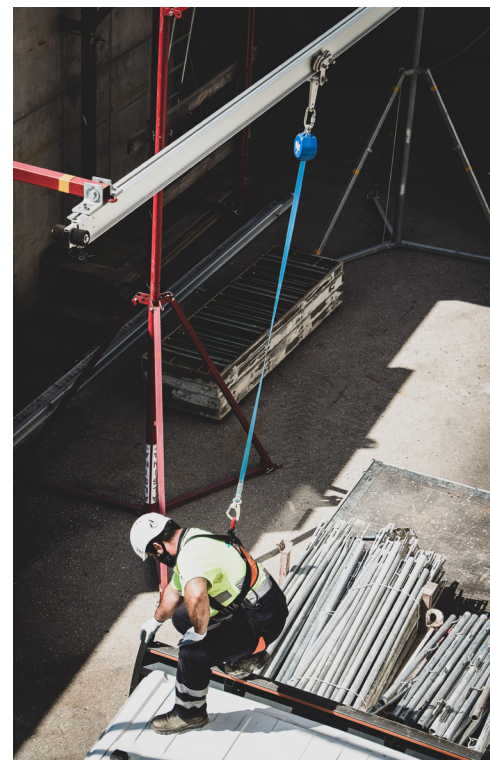

📍 Formwork industry
Montcada i Reixac, Spain