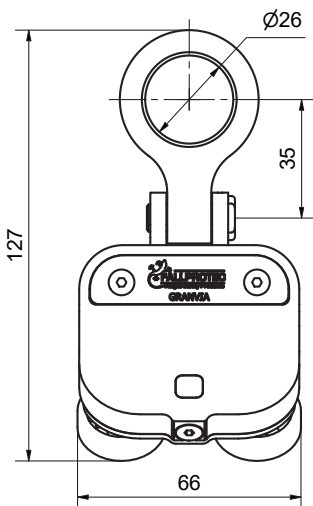

Granvia trolley for ground or ceiling configuration

Chariot Granvia pour configuration au sol ou au plafond

Carro Granvia par configuración al suelo o al techo

Granvia-Laufkatze für Boden- oder Deckenauslegung

Code N° RHF511

Description

Trolley for Securail 2016 in a ground or ceiling configuration.

The Granvia trolley is equipped with stainless steel rollers which glide easily long the rail.

FALLPROTEC

December 2018

Compliant with EN795:2012
CEN/TS16415:2013
MADE IN EU

apave

Material

Anodized aluminium and
AISI 304