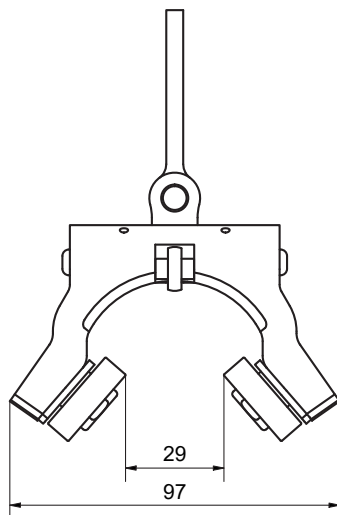

Granvia trolley for ground or ceiling configuration

Chariot Granvia pour configuration au sol ou au plafond

Carro Granvia par configuración al suelo o al techo

Granvia-Laufkatze für Boden- oder Deckenauslegung

Code N° RHF511

Description

Trolley for Securail 2016 in a ground or ceiling configuration.

The Granvia trolley is equipped with stainless steel rollers which glide easily long the rail.

FALLPROTEC

December 2018

Compliant with EN795:2012
CEN/TS16415:2013
MADE IN EU

apave

Material

Anodized aluminium and
AISI 304